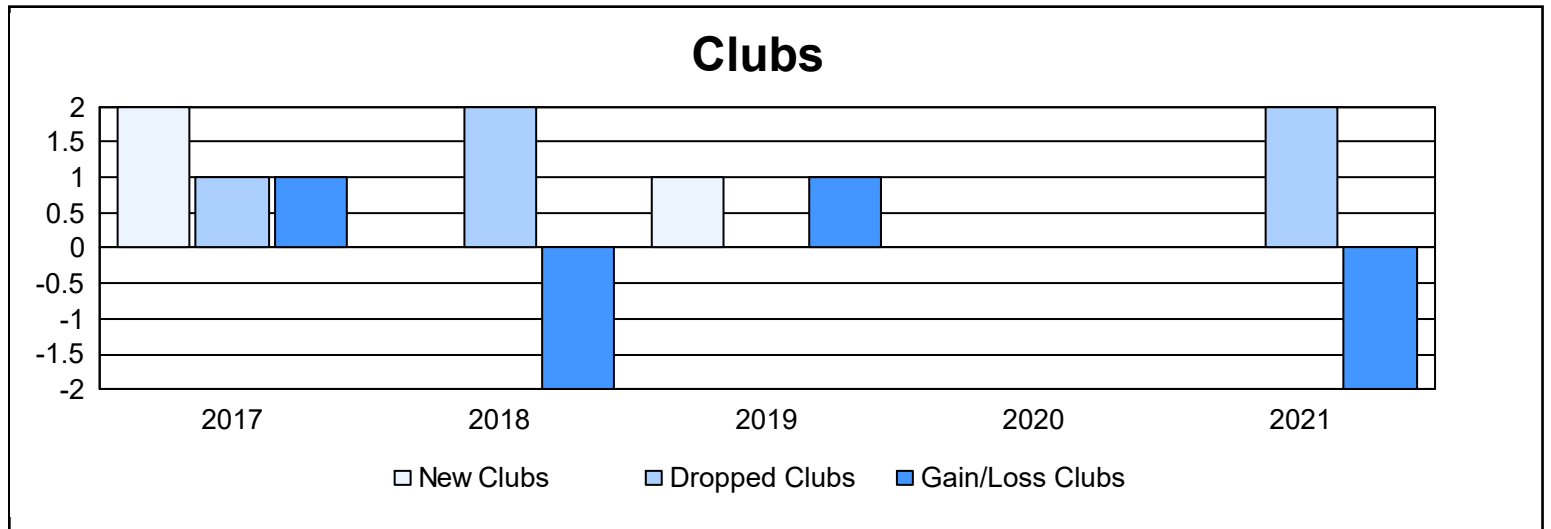

Year	New Clubs	Dropped Clubs	Gain/ Loss Clubs	New Members	Charter Members	Reinstate Members	Transfer Members	Total Member Added	Total Members Dropped	Gain/ Loss Members
2016-2017	2	1	1	131	48	9	9	197	184	13
2017-2018	0	2	-2	133	4	2	10	149	209	-60
2018-2019	1	0	1	145	26	8	11	190	204	-14
2019-2020	0	0	0	113	3	4	31	151	203	-52
2020-2021	0	2	-2	61	5	3	21	90	179	-89
<b>Average</b>	<b>1</b>	<b>1</b>	<b>0</b>	<b>117</b>	<b>17</b>	<b>5</b>	<b>16</b>	<b>155</b>	<b>196</b>	<b>-40</b>

### Membership Composition June 2021 Cumulative