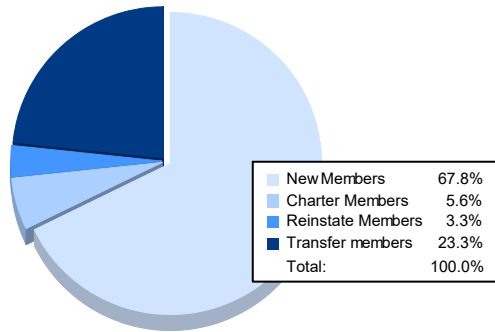

Year	New Clubs	Dropped Clubs	Gain/ Loss Clubs	New Members	Charter Members	Reinstate Members	Transfer Members	Total Member Added	Total Members Dropped	Gain/ Loss Members
2016-2017	2	1	1	131	48	9	9	197	184	13
2017-2018	0	2	-2	133	4	2	10	149	209	-60
2018-2019	1	0	1	145	26	8	11	190	204	-14
2019-2020	0	0	0	113	3	4	31	151	203	-52
2020-2021	0	2	-2	61	5	3	21	90	179	-89
<b>Average</b>	<b>1</b>	<b>1</b>	<b>0</b>	<b>117</b>	<b>17</b>	<b>5</b>	<b>16</b>	<b>155</b>	<b>196</b>	<b>-40</b>

### Membership Composition June 2021 Cumulative