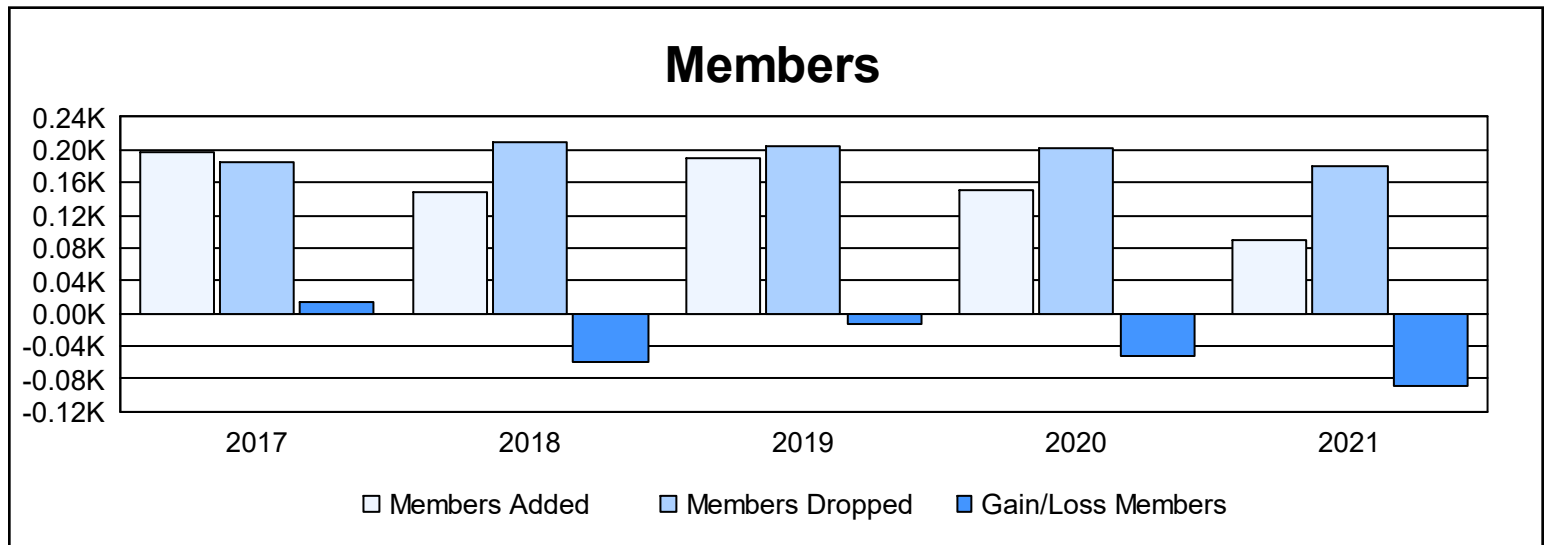

Year	New Clubs	Dropped Clubs	Gain/ Loss Clubs	New Members	Charter Members	Reinstate Members	Transfer Members	Total Member Added	Total Members Dropped	Gain/ Loss Members
2016-2017	2	1	1	131	48	9	9	197	184	13
2017-2018	0	2	-2	133	4	2	10	149	209	-60
2018-2019	1	0	1	145	26	8	11	190	204	-14
2019-2020	0	0	0	113	3	4	31	151	203	-52
2020-2021	0	2	-2	61	5	3	21	90	179	-89
<b>Average</b>	<b>1</b>	<b>1</b>	<b>0</b>	<b>117</b>	<b>17</b>	<b>5</b>	<b>16</b>	<b>155</b>	<b>196</b>	<b>-40</b>

### Membership Composition June 2021 Cumulative